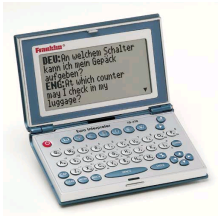

G-B4130 FRANKLIN 12-LANGUAGE TRANSLATOR.

"The Euro" translates to and from: Czech, Dutch, English, French, German, Hungarian, Italian, Polish, Portuguese, Russian, Spanish and Turkish. Over 400,000 words and 12,000 phrases. Databank stores 100 entries with password protection. Clock. Calculator. Battery included. 5" x 3" x 0.5".

G-R6341 JENSEN 3-SPEED STEREO TURNTABLE WITH MP3 ENCODING.

Converts your vinyl to mp3 format without a computer. Works as a stand alone or connects to your home stereo. Belt driven 33/45/78 rpm. USB and SD/MMC slots. RCA line-out jacks. Programmable memory. Built-in stereo speakers. Bass boost. Dust cover. Remote control. AC. 13.75" x 11.9" x 4.75".

G-E4848 FULCRUM 12-LED FLOOR MAGNIFIER LAMP.

Ideal for reading, crafts, home manicures, etc. 2x magnification with 6x loupe. 5" lens. Extra bright 12-LED illumination. Bulbs will never burn out. AC/DC power makes it truly mobile. 50 hours run time on three D batteries (not included). Adjustable metal gooseneck.

G-W1728 NAUTICA LADIES' CHRONOGRAPH WATCH.

Stunning mother-of-pearl dial features three subdials. Polished stainless steel case with stationary bezel. Luminescent hands. Date feature. White tachymeter. Flexible white resin band. Mineral crystal. Water-resistant to 330 feet. Quartz movement.

G-R6166 IHOME PORTABLE STEREO SPEAKER SYSTEM/ALARM CLOCK.

Built-in docking station charges iPod/iPhone. Wake and sleep to your iPod. Sure Alarm battery back-up. Line-in jack connects to other audio sources. Comes with universal power adapter or use 4 AA batteries (not included). Carrying case with handle. (iPod/iPhone not included.)

G-V1424 LAST 20 YEARS OF BUFFALO NICKELS COLLECTION.